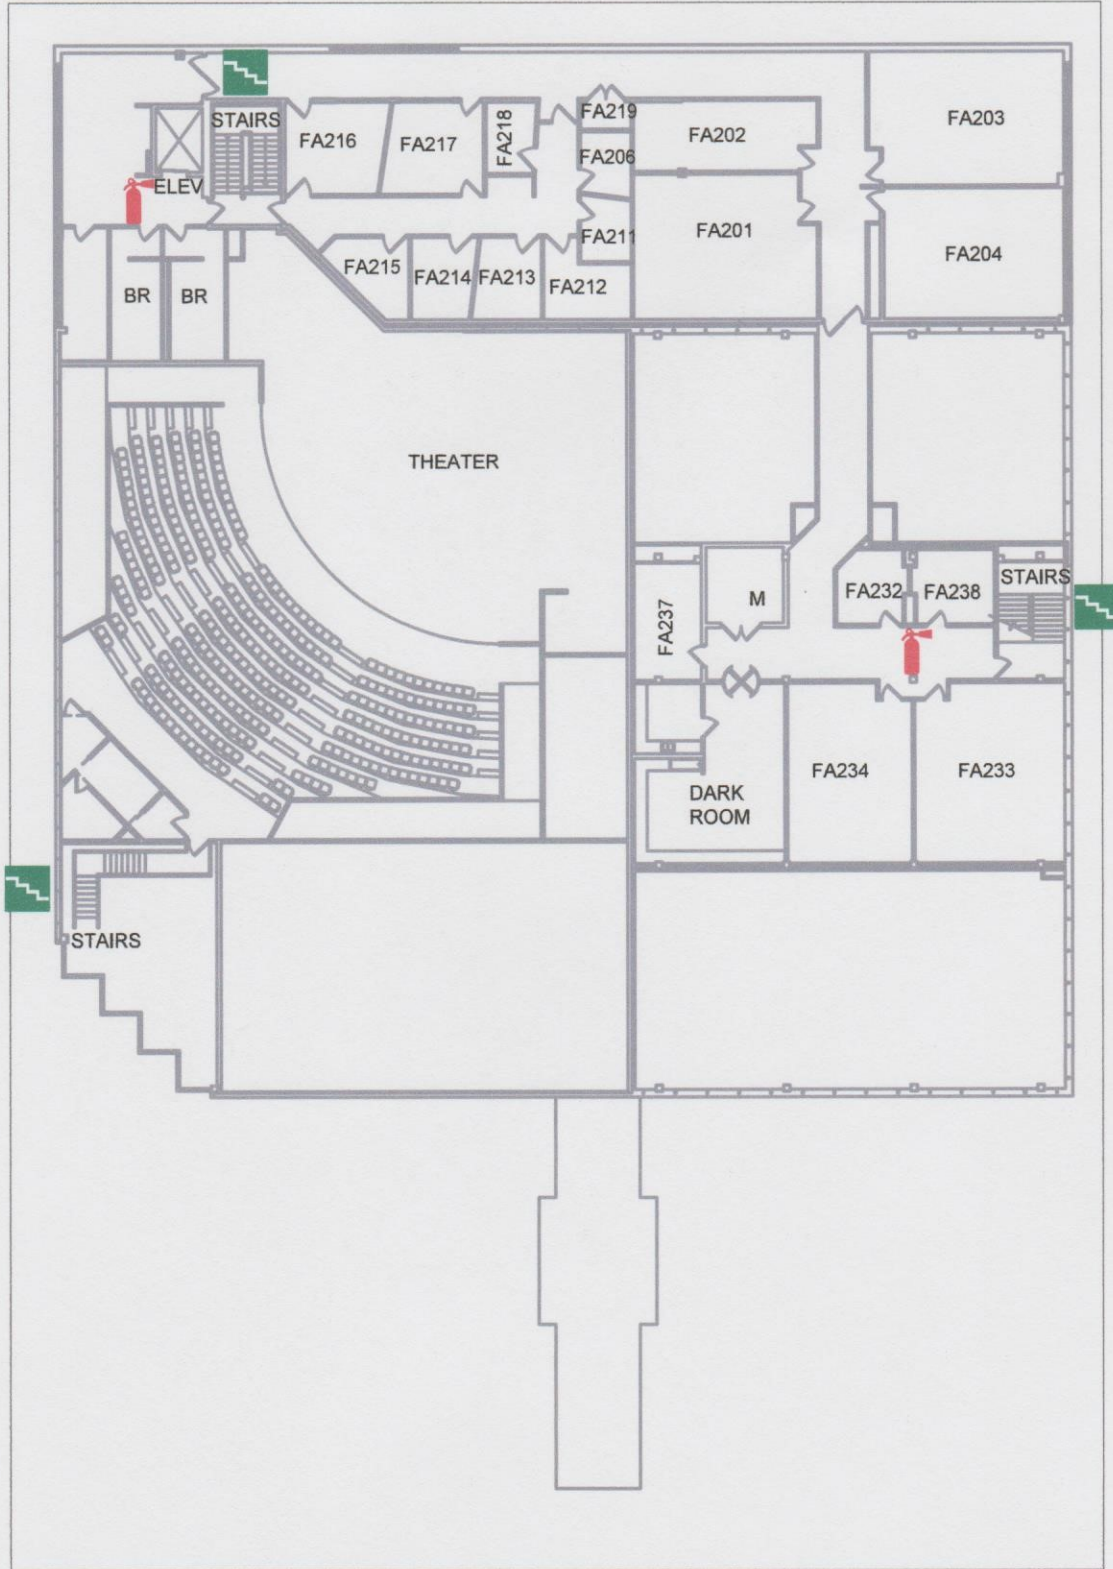

Emergency Exits

Fine Arts Building 2nd Floor

LEGEND

-  AED Station
-  Fire Extinguisher
-  Emergency Exit
-  EVAC Chair
-  Stairs
-  Area of Refuge