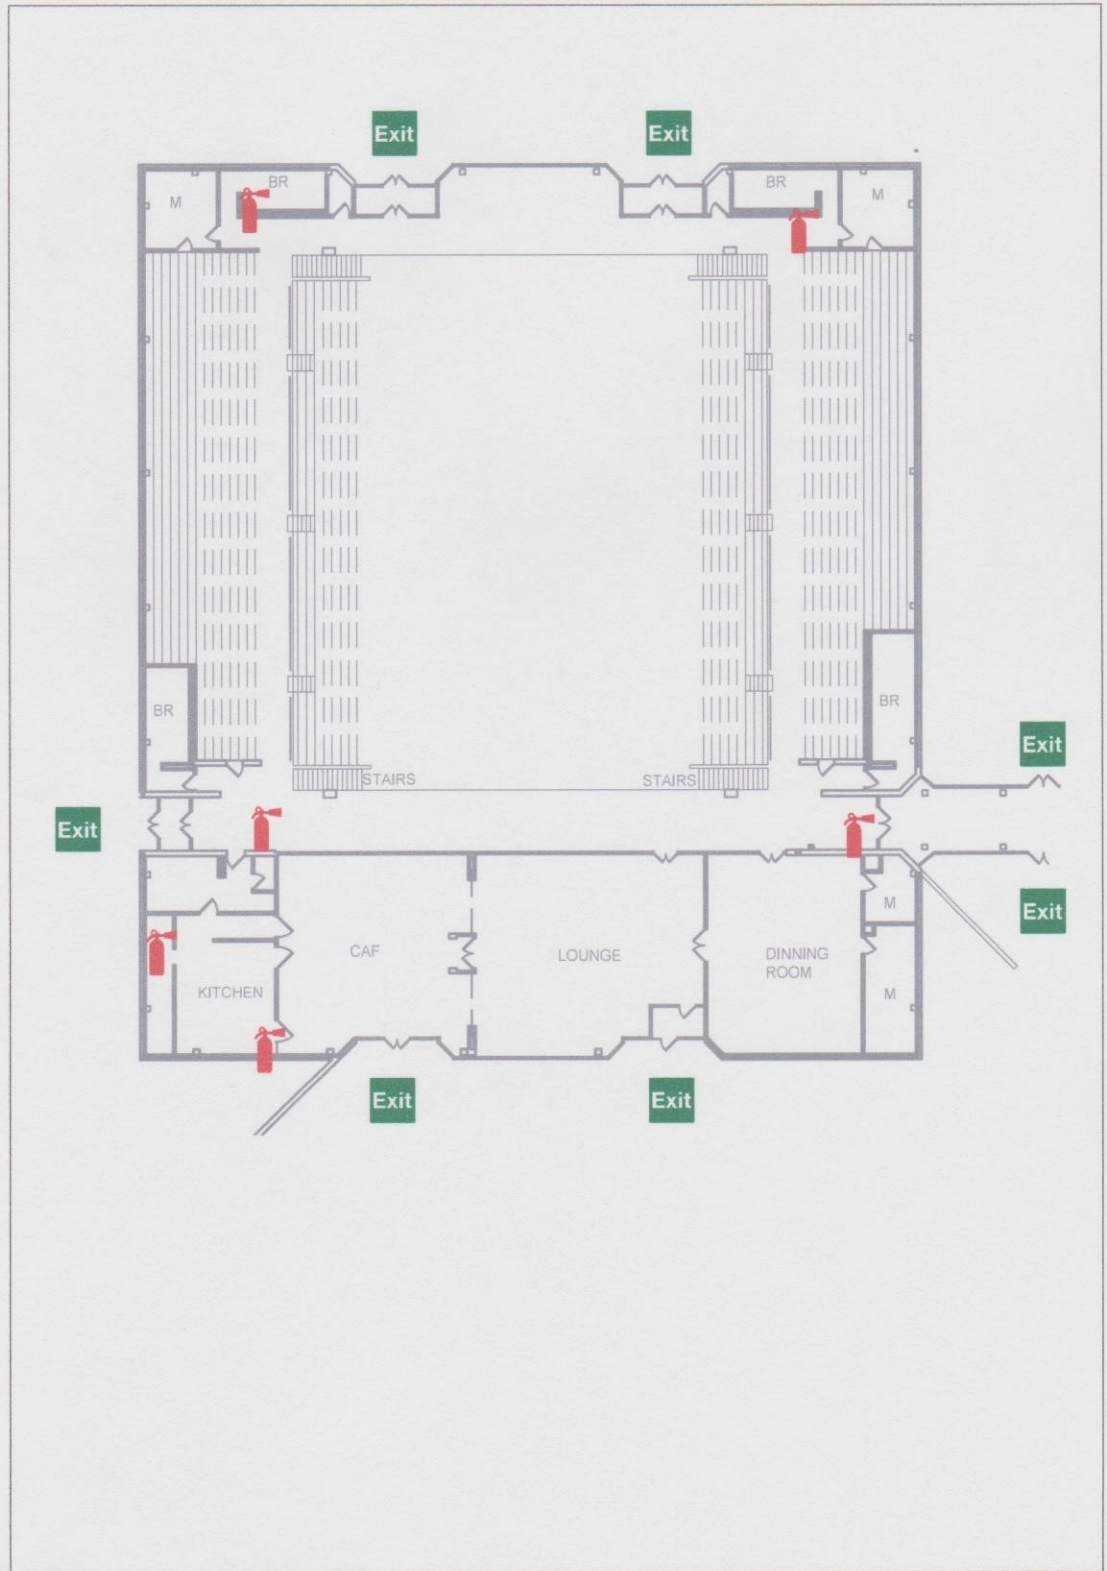

Emergency Exits

Field House 1st Level

LEGEND

-  AED Station
-  Fire Extinguisher
-  Emergency Exit
-  EVAC Chair
-  Stairs
-  Area of Refuge