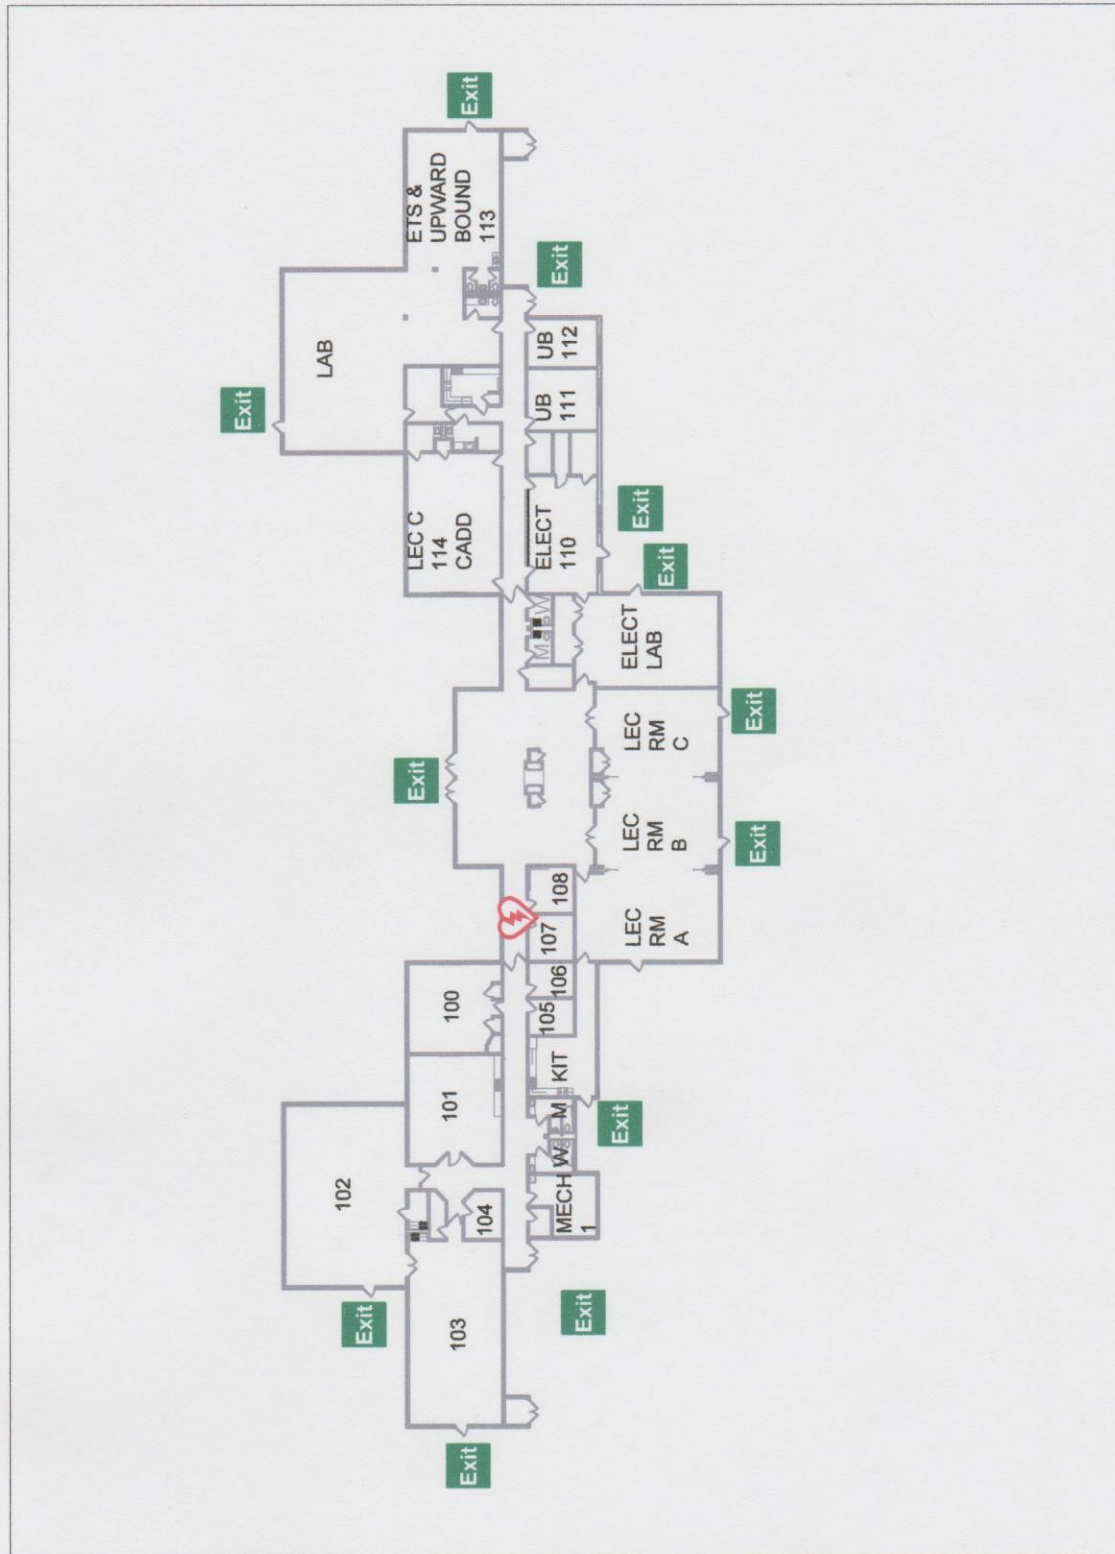

# Emergency Exits

## North College Center

**LEGEND**

-  AED Station
-  Fire Extinguisher
-  Emergency Exit
-  EVAC Chair
-  Stairs
-  Area of Refuge

MINERAL AREA COLLEGE