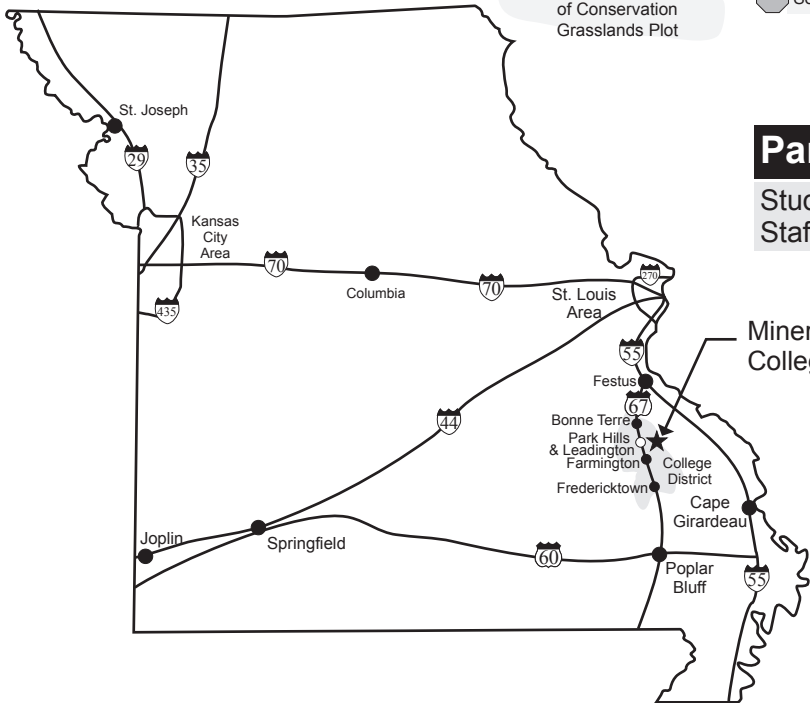

Park Hills/
Leadington Exit

St. Louis, 60 miles

.5 mi. Fire Academy Building

Poplar Bluff,
90 miles

Flat River Rd.

General Services

Community Education Center

Missouri State Highway Patrol

Robert E. Sechrest Sr. Field House

shop

Challenge Course

Fire Academy Training Center

State Highway O

Parking Legend

Student A, B, C, D, E, F, G
Staff 1, 2, 3, 4

Baseball Field

Trap & Skeet Range

Missouri Conservation Department Quarry Pond

Mineral Area College

Serving Communities Since 1922

P.O. Box 1000, Park Hills, MO 63601

(855) MAC-4YOU ■ (573) 431-4593 ■ www.MineralArea.edu