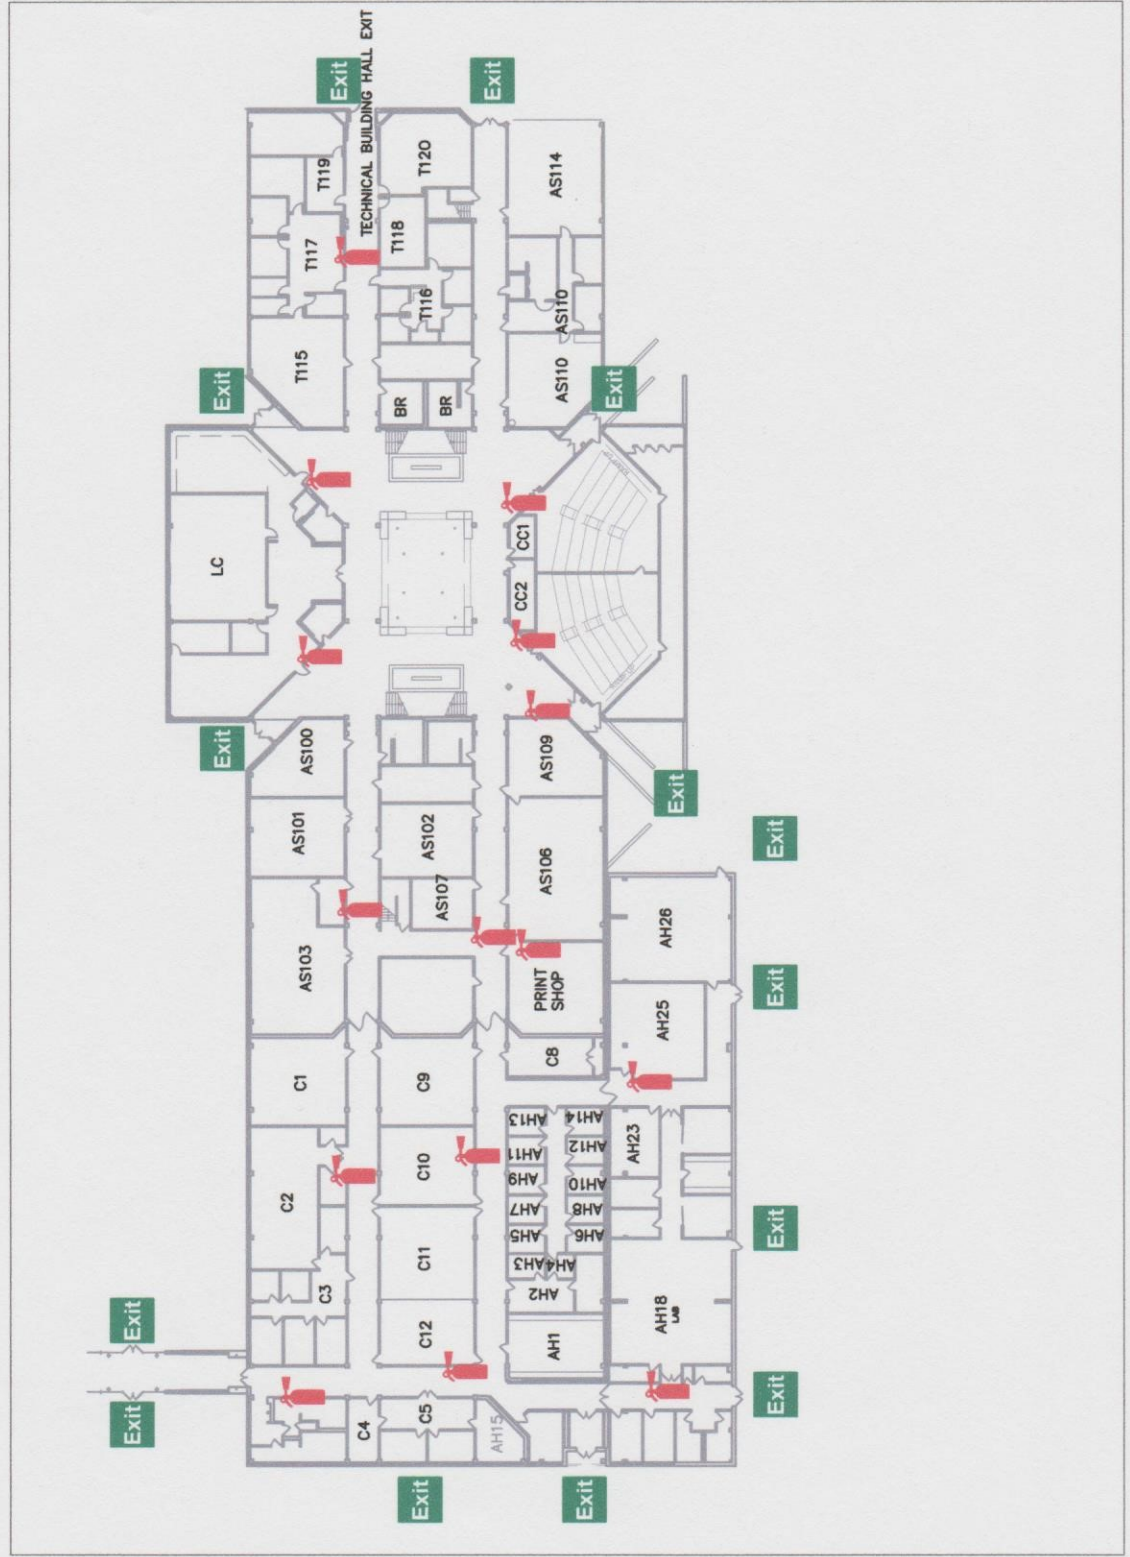

Emergency Exits

Arts & Sciences Building + Technology Building (Partial) - 1st Floor

LEGEND

- AED Station
- Fire Extinguisher
- Emergency Exit
- EVAC Chair
- Stairs
- Area of Refuge