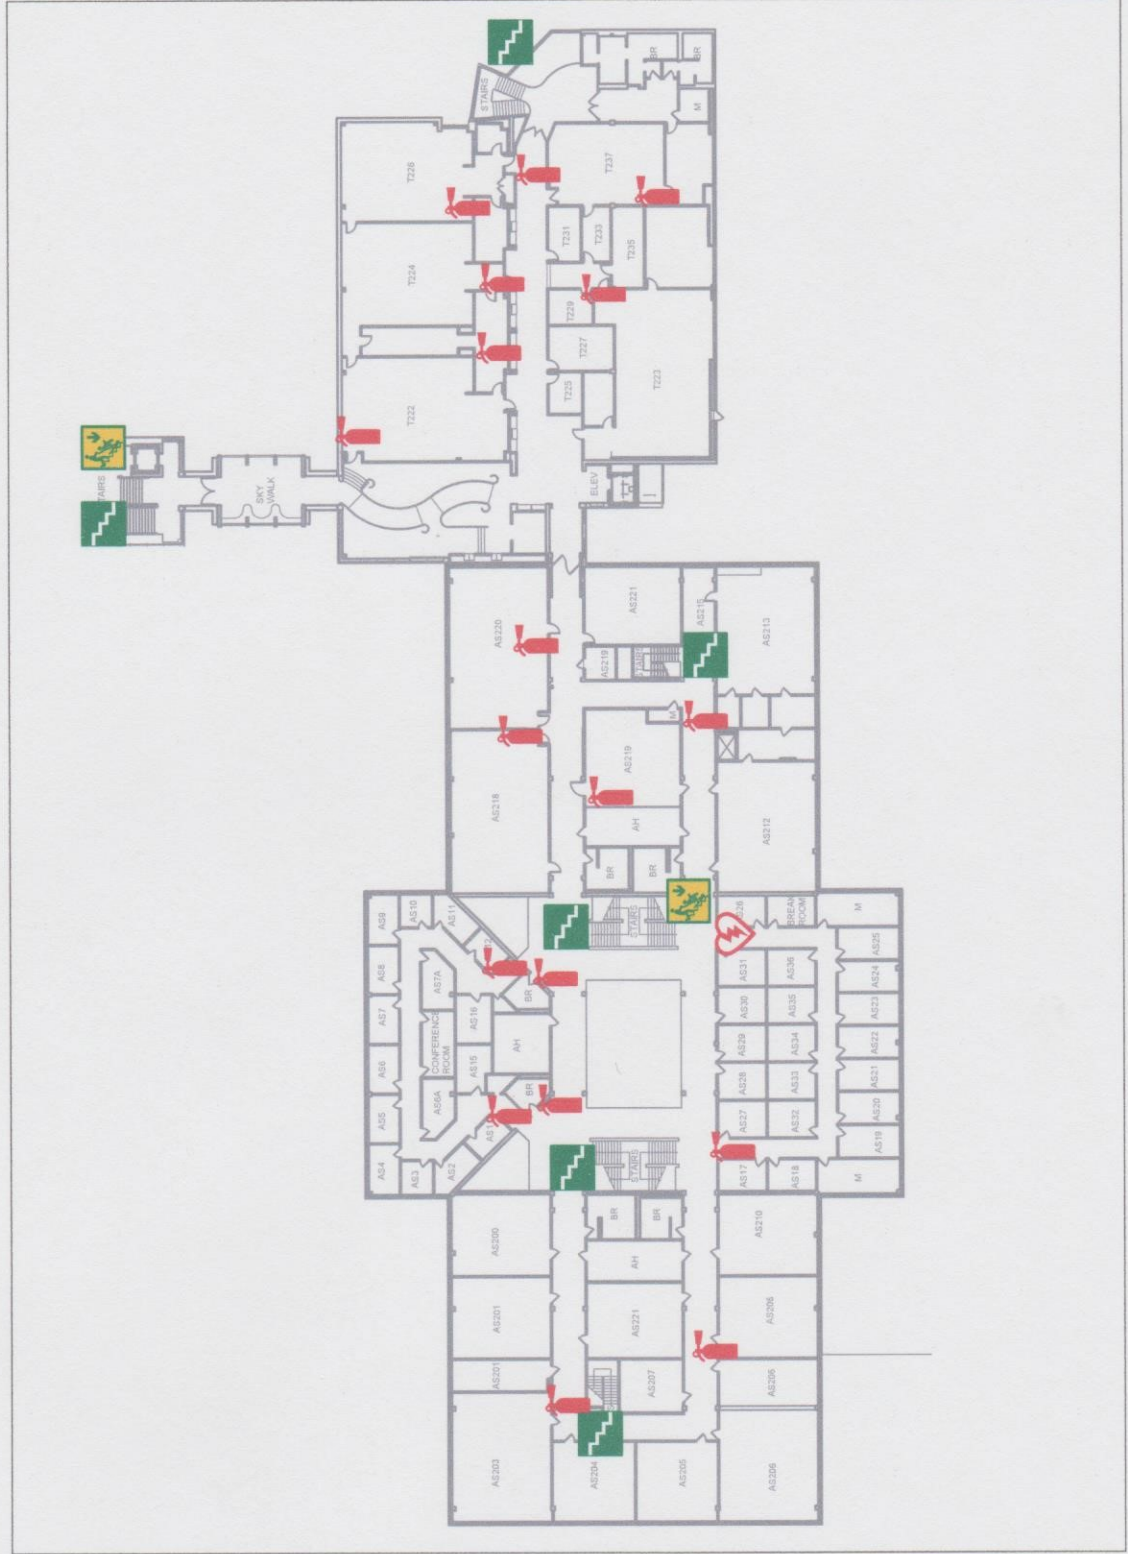

Emergency Exits

Arts & Sciences Building + Technology Building (Partial) - 2nd Floor

LEGEND

-  AED Station
-  Fire Extinguisher
-  Exit
-  EVAC Chair
-  Stairs
-  Area of Refuge

MINERAL AREA COLLEGE